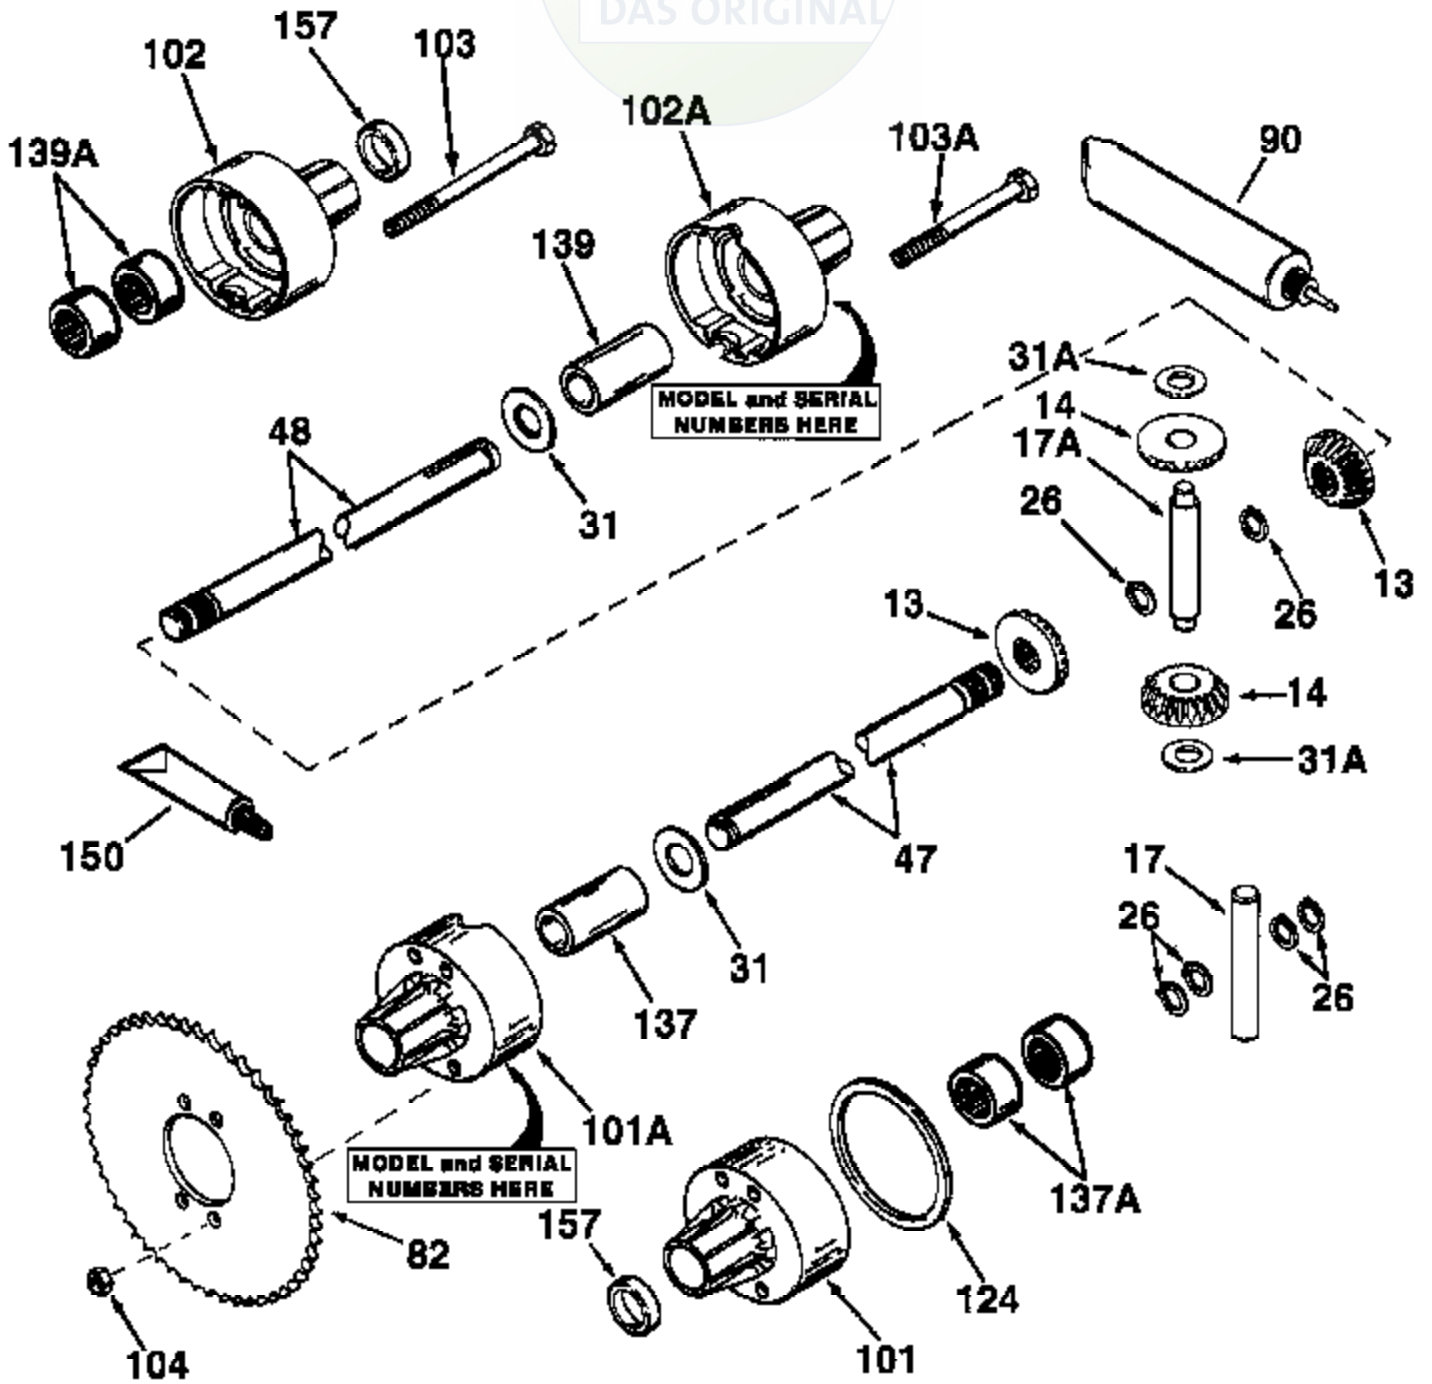

JOIST

SICHER IST DAS:
DAS ORIGINAL

Ref #	Part Number	Qty	Description
13	778221		Gear, Bevel (16 teeth)
14	778068		Gear, Pinion (16 teeth)
17	786040		Pin, Drive
26	792125		Ret. Retaining (.042 thick)(4 Req./pk g. of 2)
31	780001		Washer, Thrust
31A	780096		Washer, Thrust
82	786043		Sprocket. No Teeth 54. OD 8.823
82	786051		Sprocket. No Teeth 60. OD 9.841
82	786070		Sprocket. No Teeth 48. OD 7.920
82	786041A		Sprocket. No Teeth 45. OD 7.389
82	786042		Sprocket. No Teeth 40. OD 6.650
90	788067B		Grease (32 oz. bottle Bentonite greas e)
101	774344	100-100-019B	Differential Carrier Housing (Incl. 1 37)
102	774345	Peerless #1	Differential Carrier Housing (Incl. 1 39)
103	792041		Screw, 5/16-18 x 3-11/16"
104	792042		Locknut 5/16-18
104A	792061		Washer (Use as required)
124	788055A		Gasket, Differential (Use as required)
137	780077		Bushing
139	780077		Bushing

47 	48 	47L 	48L
47A 	48A 	47M 	48M
47B 	48B 	47N 	48N
47C 	48C 	47P 	48P
47D 	48D 	47Q 	48Q
47E 	48E 	47R 	48R
47F 	48F 	47S 	48S
47G 	48G 	47T 	48T
47H 	48H 	47U 	48U
47I 	48I 	47V 	48V
47J 	48J 	47W 	48W
47K 	48K 	47X 	48X

Ref #	Part Number	Qty	Description
47M	774740		Axle (8-13/16" long) (Serrated)
48M	774741		Axle (16-17/32" long) (Serrated)
104A	792061		Washer (Use as required)
